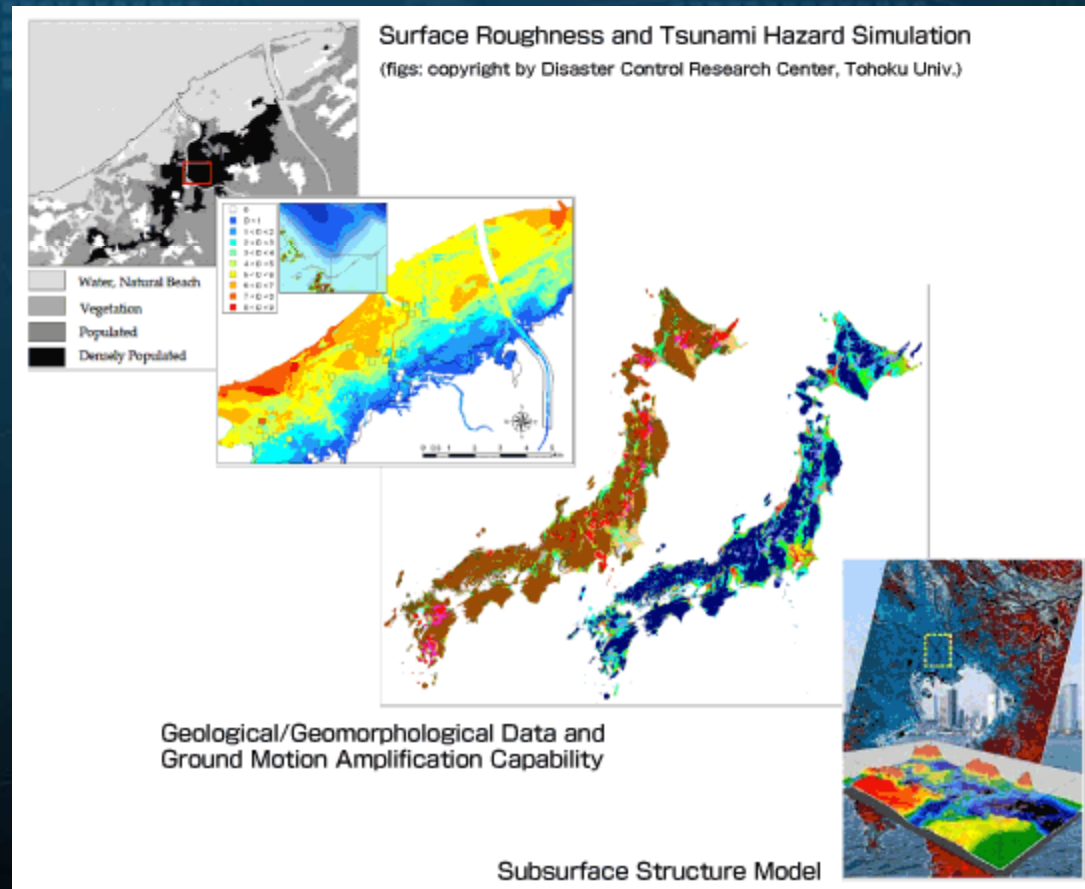

Kebutuhan TI pada Fisik dan Alam

- Mitigasi/Prediksi/Simulasi Bencana Alam